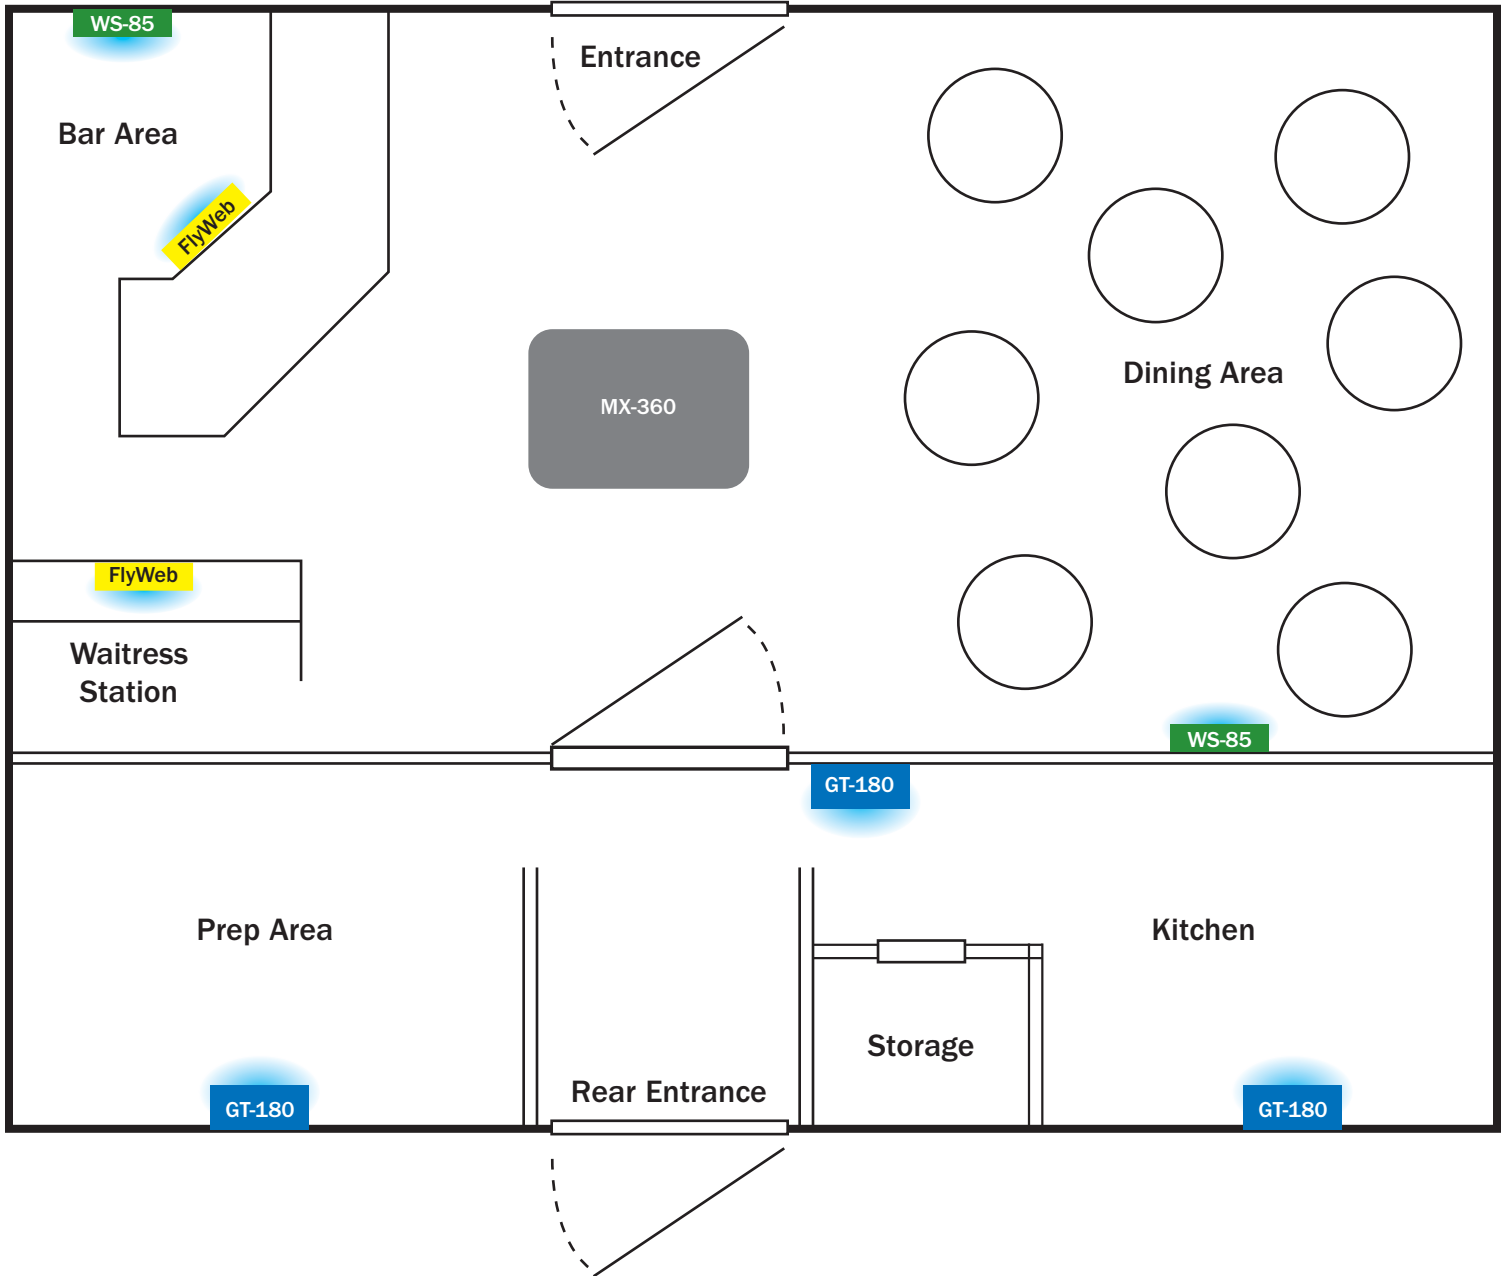

Flying Insect Control RESTAURANTS

WS-85

Wall Sconce for Sensitive Areas

FlyWeb

Compact Size for Any Area

GT-180

Trap for Confined Areas

MX-360

Portable Light Trap for Any Area